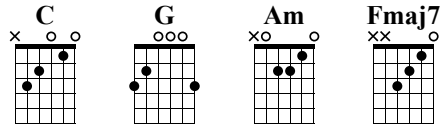

Fingerpicking

Level 2

Standard tuning

♩ = 80

C *let ring throughout* **G** **Am**

Fmaj7 **C** **G**

Am **Fmaj7**

s.guit.