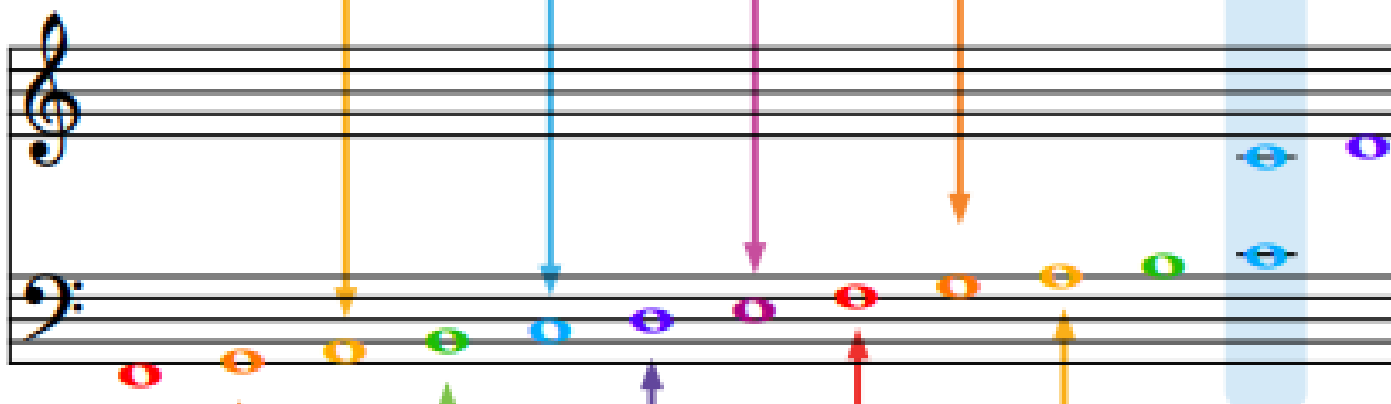

Rhymes help us remember the name of notes in the bass clef. You may have heard some different ones but they all start with the same letters.

The notes written in the spaces are ACEG

All Cows Eat Grass

The notes written on the lines are GBDFA

Good Burritos Don't Fall Apart

Middle C

Going Down A Ladder

Musical score for 'Going Down A Ladder' in 4/4 time. The score consists of two staves: a treble clef staff and a bass clef staff. The treble staff contains four whole notes, each on a different line of the staff (G4, A4, B4, C5). The bass staff contains a descending sequence of notes: G3, F3, E3, D3, C3, B2, A2, G2, F2, E2, D2, C2, B1, A1, G1. Fingering numbers (1-4) are placed below the notes in the bass staff to indicate fingerings: 1, 3, 2, 4, 1, 3, 2, 4, 1, 3, 2, 4, 1, 3, 2.