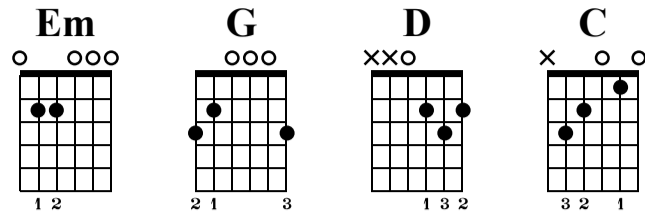

Fingerpicking Level 1

Standard tuning

♩ = 60

Em

let ring throughout

G

s.guit.

D

C